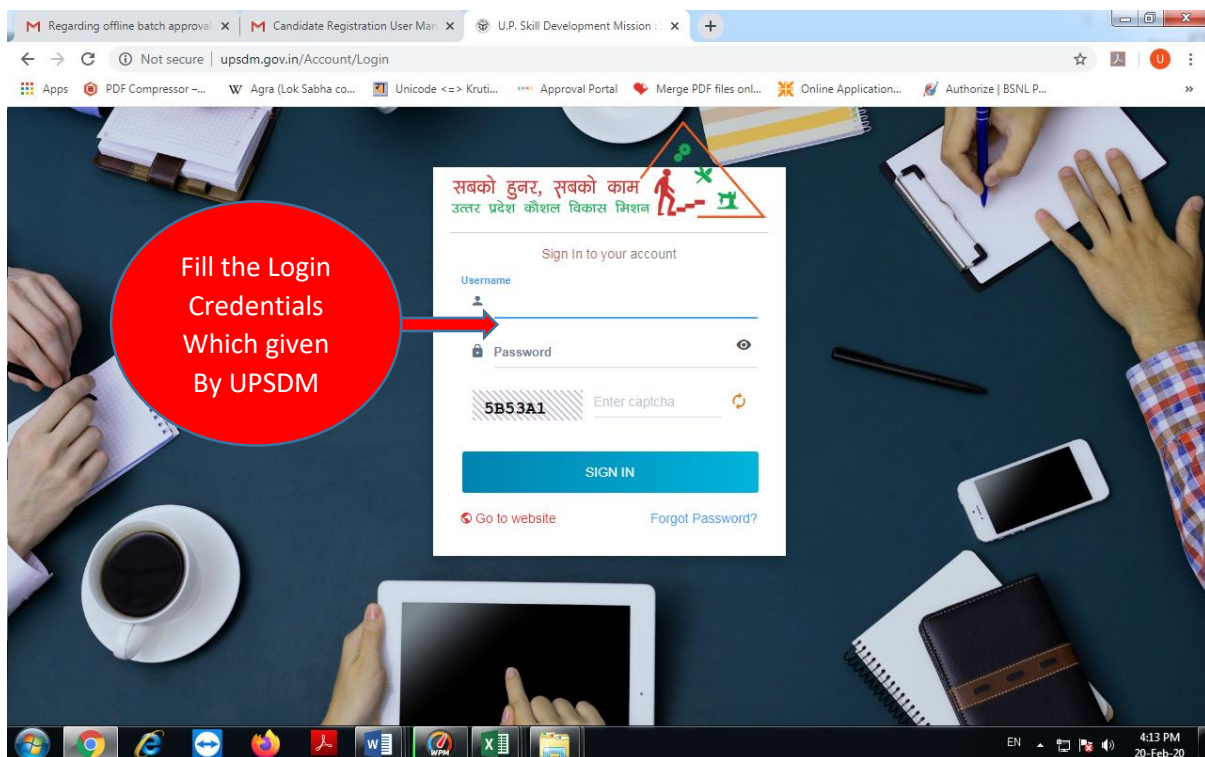

User Login Manual

UPSDM 2.0

20th February, 2020

For Login

For visit www.upsdm.gov.in. After opening the UPSDM website there will be a link i.e. Login, click on it to Login

When click on SIGN IN Button, Profile update window will open