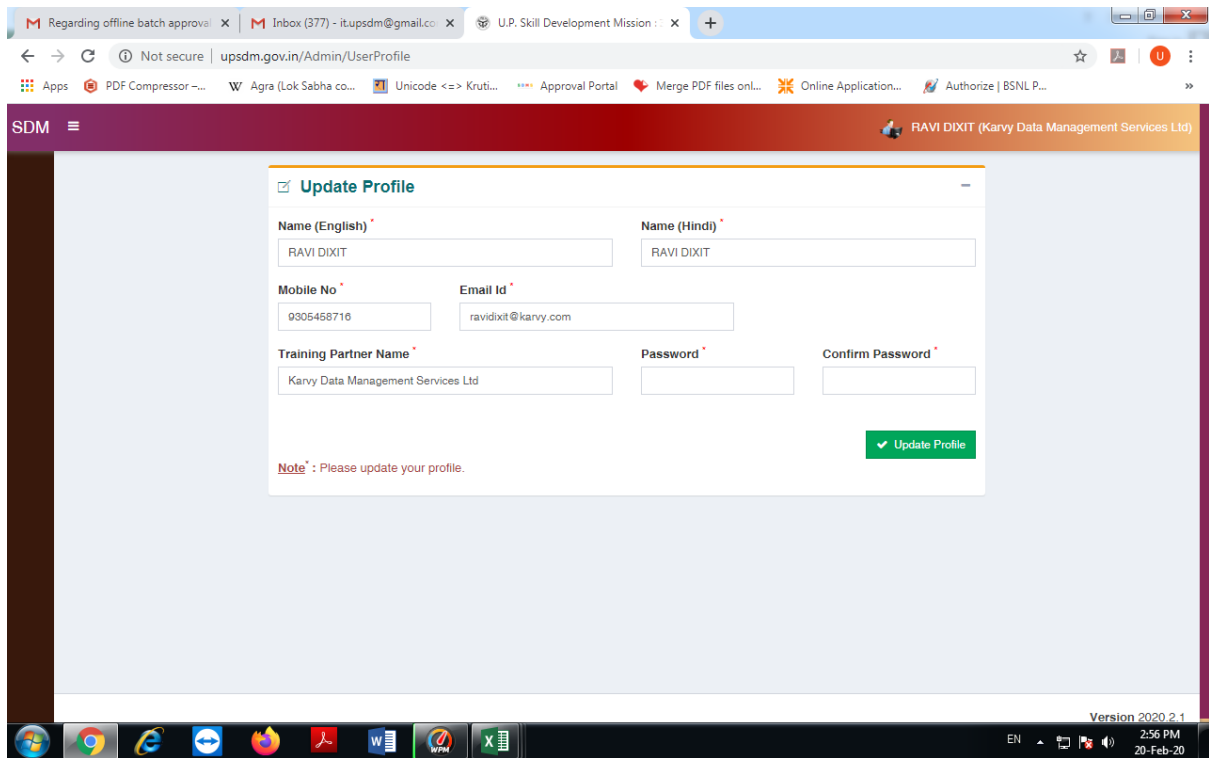

User Login Manual

UPSDM 2.0

20th February, 2020

For Login

For visit www.upsdm.gov.in. After opening the UPSDM website there will be a link i.e. Login, click on it to Login

When click on SIGN IN Button, Profile update window will open

You can update your profile and reset your password. At first time login, reset your password is mandatory.